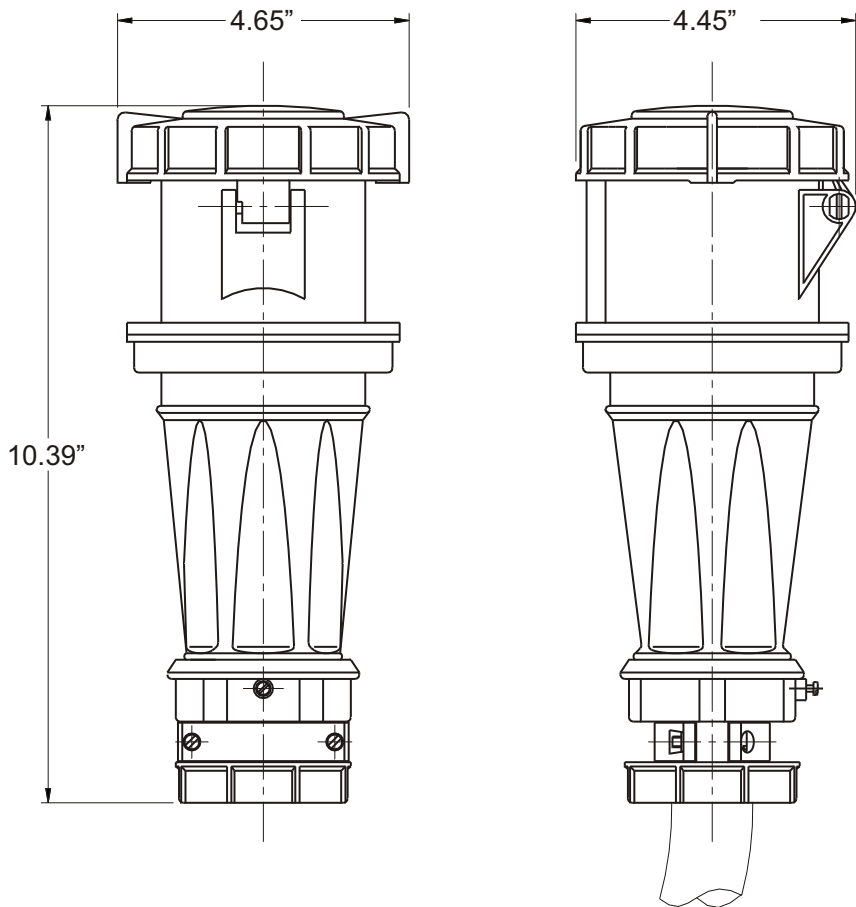

## CONNECTOR, IN-LINE

<b>Part No.</b>	ME 460C5W
<b>Description:</b>	60 Amp 3 600Vac 3 Pole, 4 Wire Connector
<b>Construction:</b>	Watertight IEC IP 67
<b>Approvals:</b>	UL Listed Standards 1682; 1686 CSA Certification to Spec. C22.2 No. 182.1 IEC 60309-1; IEC 60309-2

**IEC COLOR CODE:** Black

**GROUND SOCKET:** 5 Hour Position Mates with Male in 7 Hour Position.

Front View of Connector

Wire Range: #4 - #8 AWG  
Cord Range: .57" - 1.42"  
Threaded Cable Entry: 1 1/2" NPT

Drawing Not to Scale